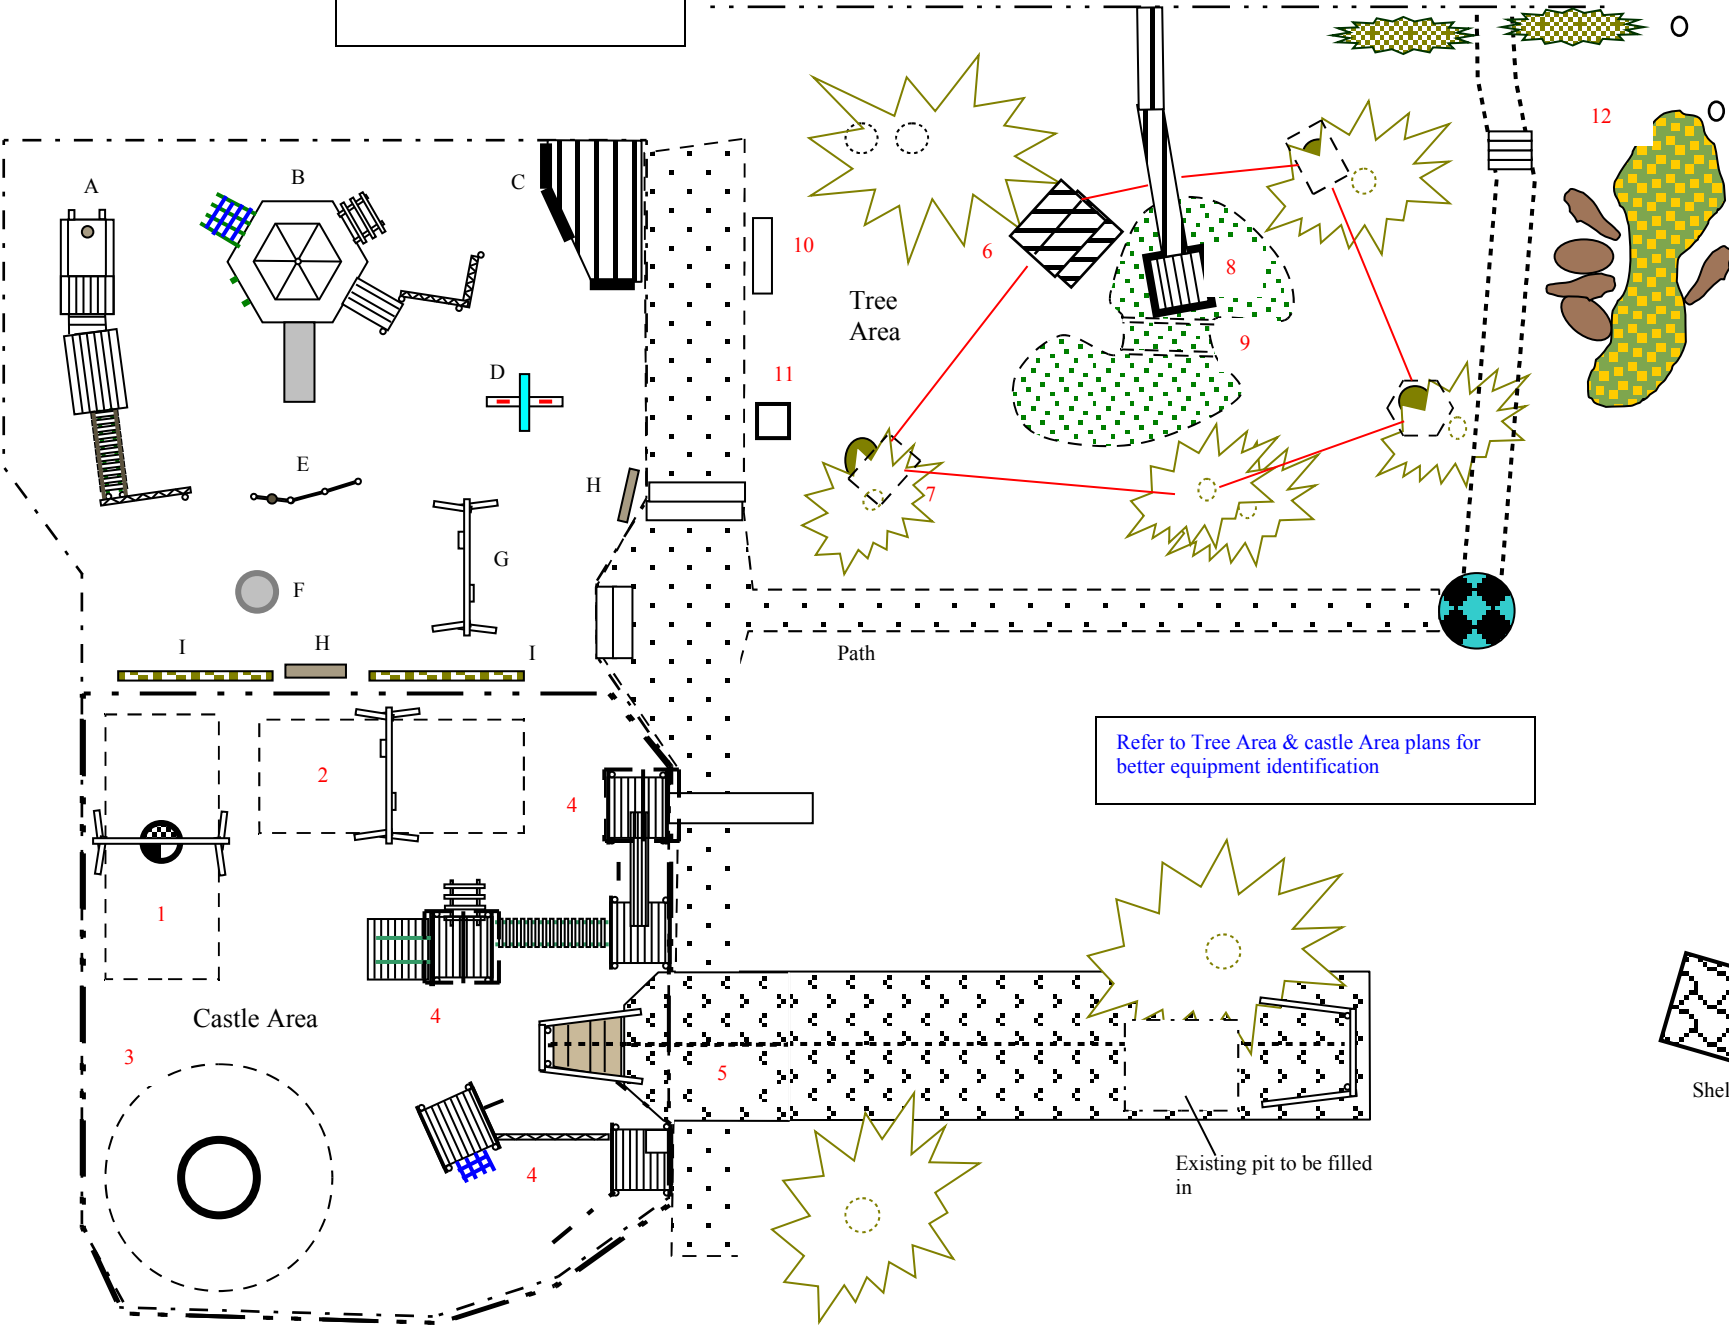

Plan View of Area

- Toddler Area**
- A – Train and wobbly bridge
 - B – Sandpit multi play unit
 - C – Decked pushchair area
 - D – See-Saw
 - E – Low bars
 - F – Dish roundabout
 - G – Swings
 - H – Seat
 - I – Planters

Refer to Tree Area & castle Area plans for better equipment identification

- Castle & Tree areas**
- 1 – Basket Swing
 - 2 – Traditional Swings
 - 3 – Supa Nova
 - 4 – Multi Activity Unit
 - 5 – Zip Wire
 - 6 – Treehouse
 - 7 – Decks, ropes, nets etc around trees
 - 8 – Mound with deck
 - 9 – Tunnel through mound
 - 10 – Seat
 - 11 – Bin
 - 12 – Water rocks and planted area