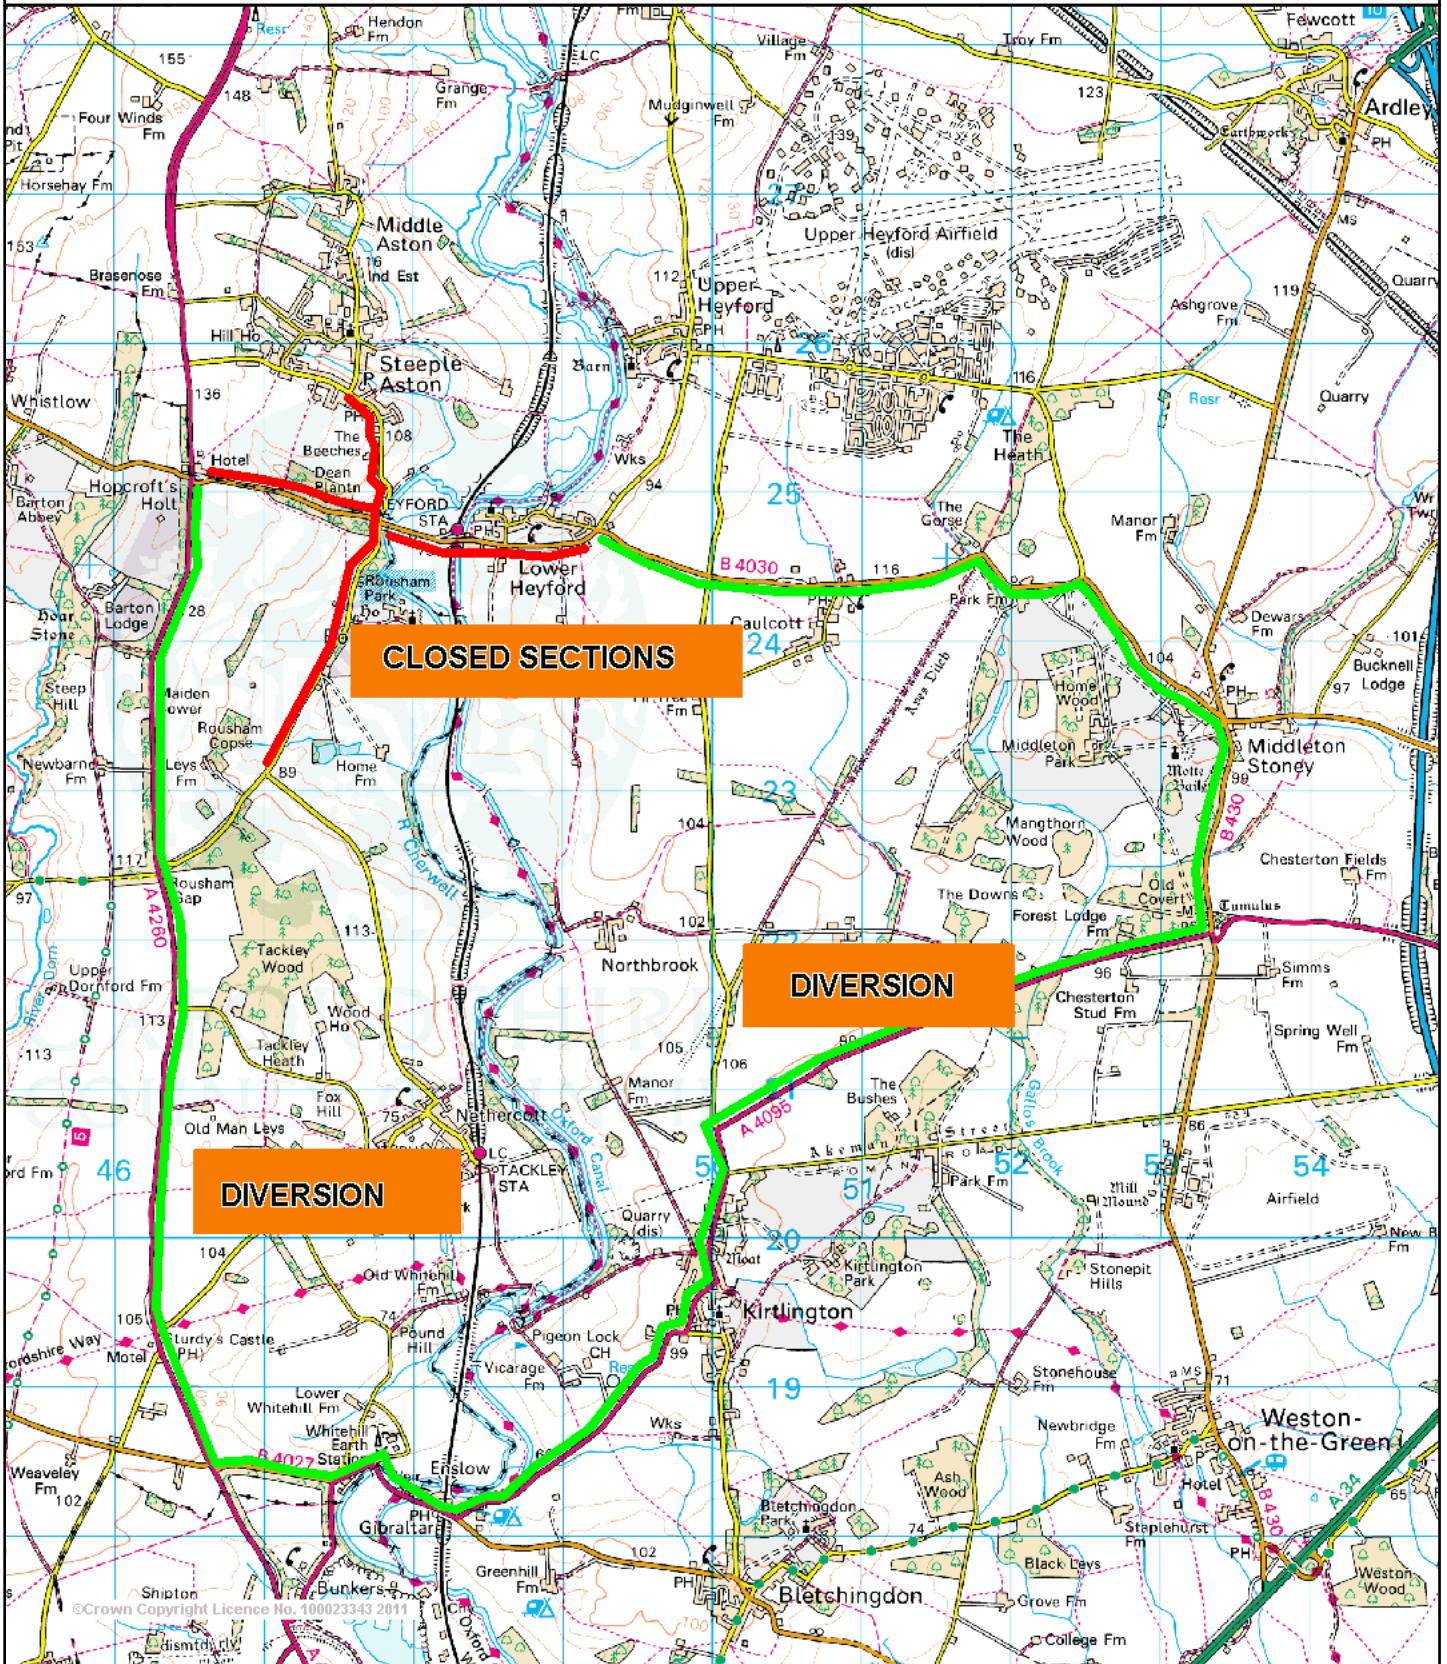

B4030 ROUSHAM / LOWER HEYFORD / STEEPLE ASTON ROAD CLOSURE

© Crown Copyright and database rights 2011 100023343

Scale 1/50565 Date 14/12/2011

Centre = 450065 E 222695 N

HJG

Warning: To print this map to the scale shown, the paper size should be set to A4 Portrait and Page Scaling in the printer dialogue box should be set to None.